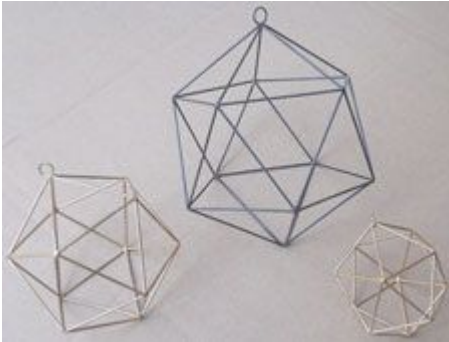

YNMF-04-1

Size:

10cm×10cm×21cm, 7cm×7cm×15cm, 5cm×5cm×11.5cm

Colors:

Black, Brass

YNMF-04-2

Size:

10cm×10cm×21cm, 7cm×7cm×15cm, 5cm×5cm×11.5cm

Colors:

Black, Brass

Yinuo Glass Artwork

Email: info@geometricterrariums.com
Tel: +86 577 8227 0315

Website: <http://www.geometricterrariums.com>
WhatsApp: 0086 13681876238

Air Plant Hanger & Holder (Geometric Metal Frame)

YNMF-05

Size:

16.5cm×15.5cm×20cm, 11.5cm×11cm×14cm, 8.5cm×8cm×10.5cm

Colors:

Black, Brass