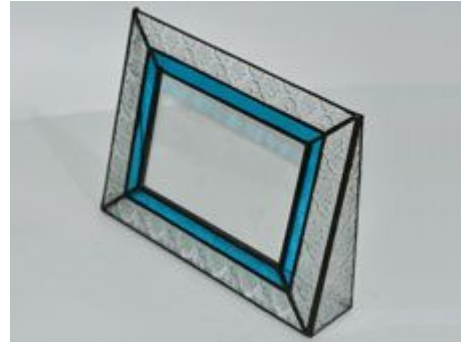

Soldered Glass Picture Frame

YNPF-07

Size:

15.5cm×6.5cm×15.5cm

Colors:

Black, Silver, Rustic Copper

YNPF-08

Size:

8.8cm×8.5cm

Colors:

Black, Brass

Yinuo Glass Artwork

Email: info@geometricterrariums.com
Tel: +86 577 8227 0315

Website: <http://www.geometricterrariums.com>
WhatsApp: 0086 13681876238

Soldered Glass Picture Frame

YNPF-09 with Stained Glass

Horizontal Type Size:

23cm×18cm

Vertical Type Size:

18cm×23cm

Colors:

Black, Silver, Rustic Copper

YNPF-10 with Stained Glass