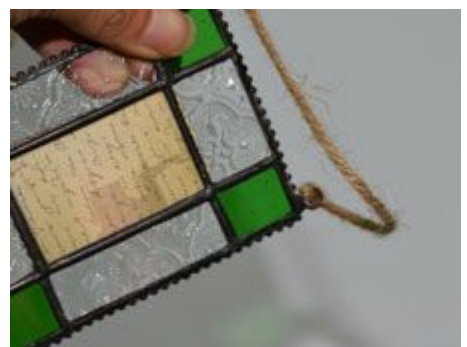

YNPF-09 with Stained Glass

Horizontal Type Size:

23cm×18cm

Vertical Type Size:

18cm×23cm

Colors:

Black, Silver, Rustic Copper

YNPF-10 with Stained Glass