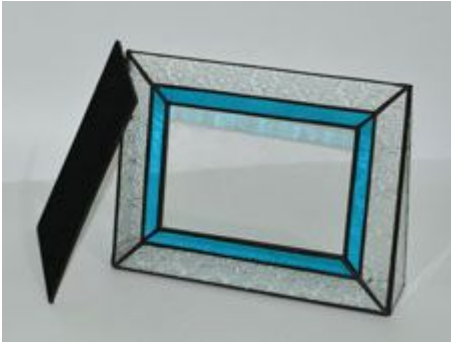

Soldered Glass Picture Frame

YNPF-07

Size:

15.5cm×6.5cm×15.5cm

Colors:

Black, Silver, Rustic Copper

YNPF-08

Size:

8.8cm×8.5cm

Colors:

Black, Brass

Yinuo Glass Artwork

Email: info@geometricterrariums.com
Tel: +86 577 8227 0315

Website: <http://www.geometricterrariums.com>
WhatsApp: 0086 13681876238

Soldered Glass Picture Frame

YNPF-09 with Stained Glass

Horizontal Type Size:

23cm×18cm

Vertical Type Size:

18cm×23cm

Colors:

Black, Silver, Rustic Copper

YNPF-10 with Stained Glass