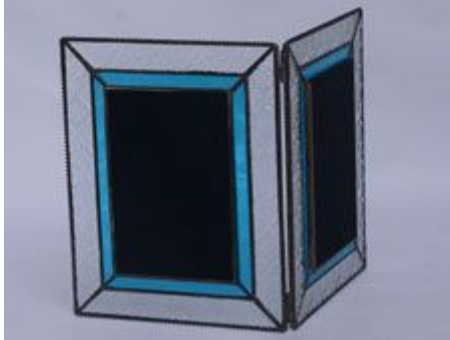

Size:

7.5cm×10.5cm

Colors:

Black

Yinuo Glass Artwork

Email: info@geometricterrariums.com
Tel: +86 577 8227 0315

Website: <http://www.geometricterrariums.com>
WhatsApp: 0086 13681876238

Soldered Glass Picture Frame

YNPF-11 with Stained Glass (Foldable)

Size:

17cm×22cm

Colors:

Black, Silver, Rustic Copper