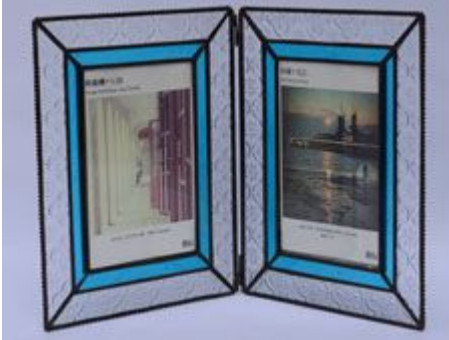

Size:

7.5cm×10.5cm

Colors:

Black

Yinuo Glass Artwork

Email: info@geometricterrariums.com
Tel: +86 577 8227 0315

Website: <http://www.geometricterrariums.com>
WhatsApp: 0086 13681876238

Soldered Glass Picture Frame

YNPF-11 with Stained Glass (Foldable)

Size:

17cm×22cm

Colors:

Black, Silver, Rustic Copper