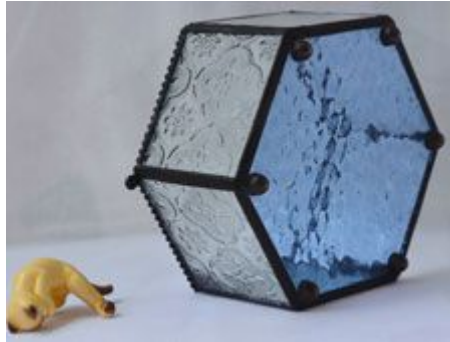

Yinuo Glass Artwork

Email: info@geometricterrariums.com
Tel: +86 577 8227 0315

Website: <http://www.geometricterrariums.com>
WhatsApp: 0086 13681876238

Solder Stained Glass Boxes

YNGB-22

Size:

11cm×12.5cm×6.5cm

Colors:

Black, Silver, Rustic Copper