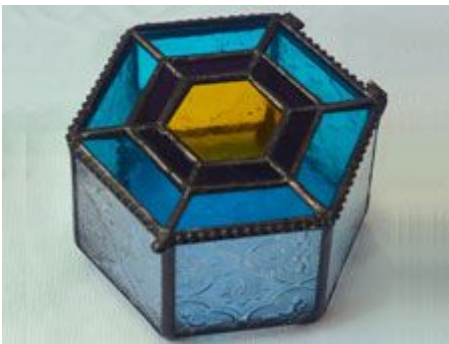

YNGB-19

Size:

10cm×10cm×6.5cm

Colors:

Black, Silver, Rustic Copper