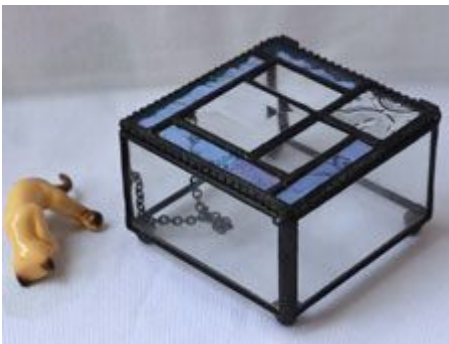

YNGB-17

Size:

8cm×8cm×5cm

Colors:

Black, Silver, Rustic Copper